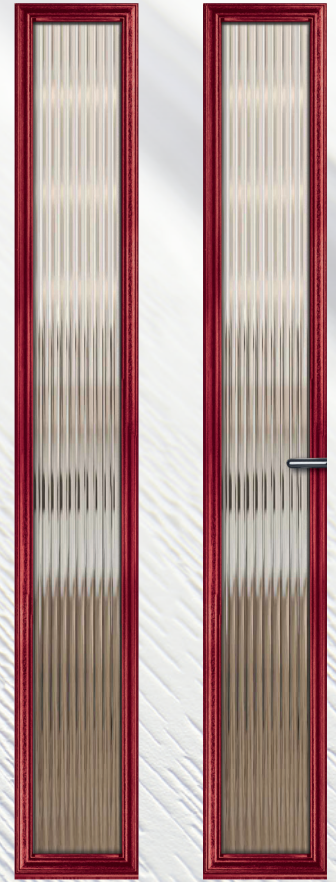

THORNTON GLASS

VIRTUOSO DOORS

Aurora

Edge

Fluted

Tate

Titanium