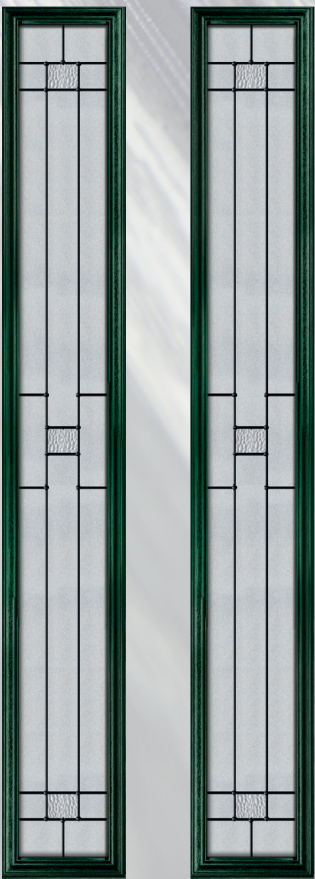

THORNTON GLASS

VIRTUOSO DOORS

Aurora

Edge

Fluted

Tate

Titanium