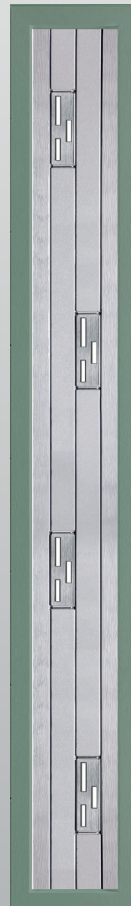

D4 GLASS

VIRTUOSO

DOORS

Aurora

Belice

Deco

Fluted

Fora

Olympic

Tate

Trio Diamond

Triline